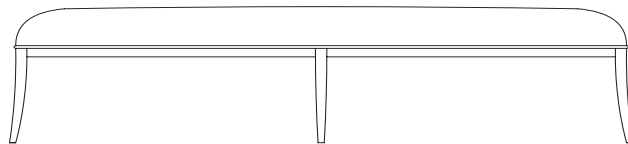

SALON OTTOMAN  
24W X 24D X 18H

HONNING.US

## SALON OTTOMAN

Dimensions: 24W X 24D X 18H

Materials: COM/COL  
Solid Walnut

Designed by: Maxine Snider

Description: The sleek Salon Ottoman, punctuated with finely tailored topstitching, performs as both a comfortable perch and a low table.

## SUGGESTED VARIATIONS

Bench