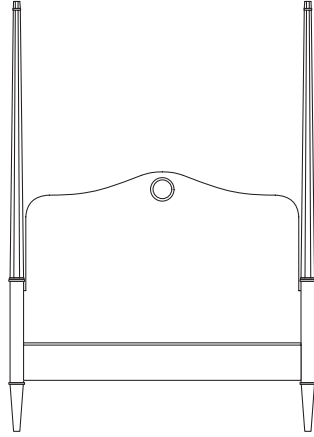

VIENNA BED
65W X 86.75D X 91.75H

HONNING.US

VIENNA BED

Dimensions: Queen 65W X 86.75D X 91.75H
King 81W X 86.75D X 91.75H
CA King 77W X 90.75D X 91.75H

Materials: Cherry or Mahogany
Silver or Gold Leaf trim option
Mirror or Hand-painted panel insert option

Designed by: Maxine Snider

Description: The serpentine headboard, with its classical curves, is the essence of the Vienna Bed and is available unadorned or with optional inserts. In addition, the finish and trim on the posts can variously transform the style of the bed, so that it can be as much at home in a modernist interior as a traditional one.