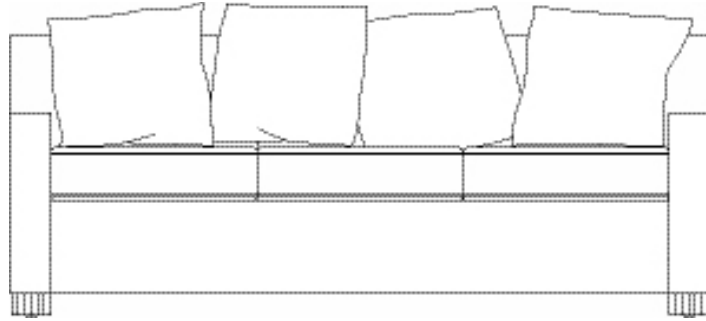

SAVOY SOFA
80W X 38D X 32H

HONNING.US

SAVOY SOFA

Dimensions: 65W X 38D X 32H, 18 SH, 23.5 AH
80W X 38D X 32H, 18 SH, 23.5 AH
91W X 38D X 32H, 18 SH, 23.5 AH

Materials: COM/COL
Solid Walnut

Designed by: Maxine Snider

Description: The Savoy Sofa adds a distinguished and luxurious seating piece to the collection. Its commodious depth and refined detailing are marked by oversized down back pillows and handsome fluted legs.