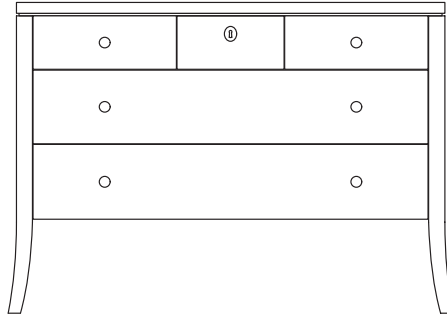

SALON BUREAU
48W X 19D X 33H
HONNING.US

SALON BUREAU

Dimensions: 40W X 21D X 29H
48W X 19D X 33H

Materials: Cherry or Mahogany
Faux Ivory escutcheon with Brass keyhole
Dark bronze pulls

Designed by: Maxine Snider

Description: Inspired by the formal details and commodious drawers of antique dressers, the Salon Bureau, like its companion the Grande Bureau, reimagines the past with its witty leg, luxuriously deep drawers, and faux-ivory escutcheon.