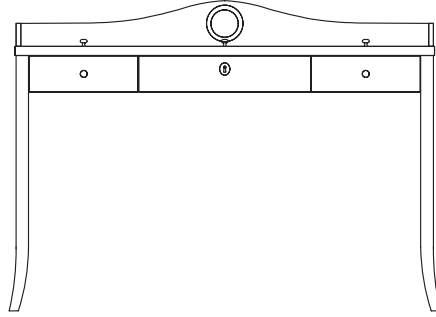

PARIS WRITING TABLE
46W X 25D X 34H

HONNING.US

PARIS WRITING TABLE

Dimensions: 46W X 25D X 29H, 34 OAH

Materials: Cherry or Mahogany
Leather
Faux Ivory escutcheon with Brass keyhole
Dark Bronze pulls
Mirror

Designed by: Maxine Snider

Description: The Paris Writing Table draws its inspiration and references from earlier French tables of the 20th century in scale and detail. The leather top is done in a fresh new way, incorporating a storage well toward the back for writing supplies or personal items.