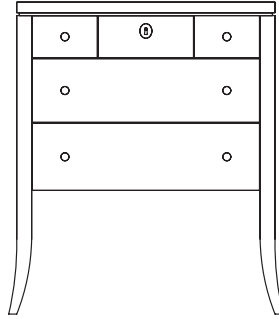

PARIS BEDSIDE CHEST
24W X 19D X 29H

HONNING.US

PARIS BEDSIDE CHEST

Dimensions: 24W X 19D X 29H

Materials: Cherry or Mahogany
Faux Ivory escutcheon with Brass keyhole
Dark Bronze pulls

Designed by: Maxine Snider

Description: The Paris Bedside Chest expands our offerings of bedroom storage in the Paris style, as referenced with its graceful leg, locking drawer, and faux ivory escutcheon. Scaled to nightstand size, this handy chest is equally at home as a side table almost anywhere, or as a perfect landing spot for mail and keys in the front hall.