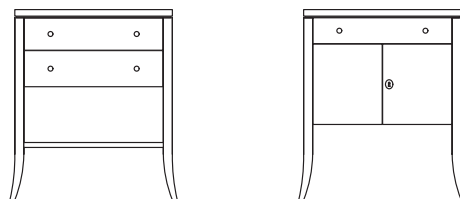

SUGGESTED VARIATIONS

Custom Configurations

HONNING

3932 N. Elston Ave. Chicago, IL 60618
+1 773.654.3777 info@honning.us www.honning.us