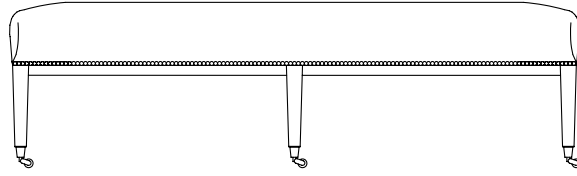

**LIBRARY BENCH**  
62W X 20D X 18H

HONNING.US

## LIBRARY BENCH

Dimensions: 62W X 20D X 18H

Materials: COM/COL  
Solid Walnut  
Nickel or Antique Brass nailhead trim  
Nickel or Brass castors

Designer: Maxine Snider

Description: A variation of the earlier Library Ottoman, the Library Bench accentuates the stylishness of its wood base by adding a center leg in this longer proportion. Used by the fireplace, in front of the sofa, or at the foot of the bed, the Library Bench works as both a table and seating.