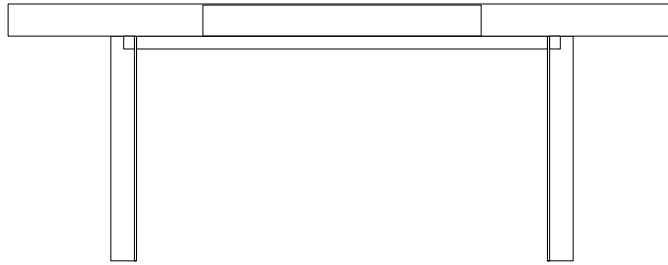

AUSTIN TABLE DESK  
78W X 32D X 30H

HONNING.US

## AUSTIN TABLE DESK

Dimensions: 78W X 32D X 30H

Materials: Plain-sliced Walnut  
Leather "blotter" and wrapped drawer  
Brushed or Polished Stainless steel  
Brushed or Polished Bronze

Designed by: Maxine Snider

Description: The Austin Table Desk is an intriguing combination of industrial precision and meticulous handwork. The finely crafted desktop of walnut and hand-wrapped leather is supported by an elegant bronze or stainless steel base, machined and polished to perfection. Strong, sleek, and efficient, the Austin is a power player, a partner for success.